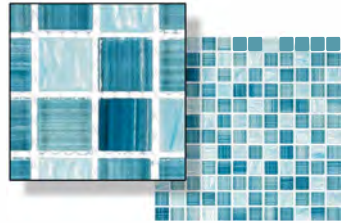

# MAY 2024 HOTLIST 30% DISCOUNT

HOTLIST QUANTITIES ARE LIMITED ORDER TODAY

info@glazzio.com 718.336.2071

**C15-W**  
Crystile Collection ▪ Ocean Spray  
4x12 Textured Glass Tile

**INK4102**  
Incline Collection ▪ Waterman Well  
1x1 Glass Mosaic

**HOZ2582**  
Horizons ▪ Blurred Showers  
3x9 Linear Sparkle Tile

**GES5103**  
Genesis Collection ▪ Blizzard Morn  
1x2 Glass Brick Mosaic

**WNC5454**  
Wintour Castile ▪ Lancaster Dusk  
1x2 Glass Brick Mosaic

## NEW DIMENSIONS

**WXH4604**  
Wexille Hall Collection ▪  
Vague Sky  
5x6 Picket Ceramic Tile